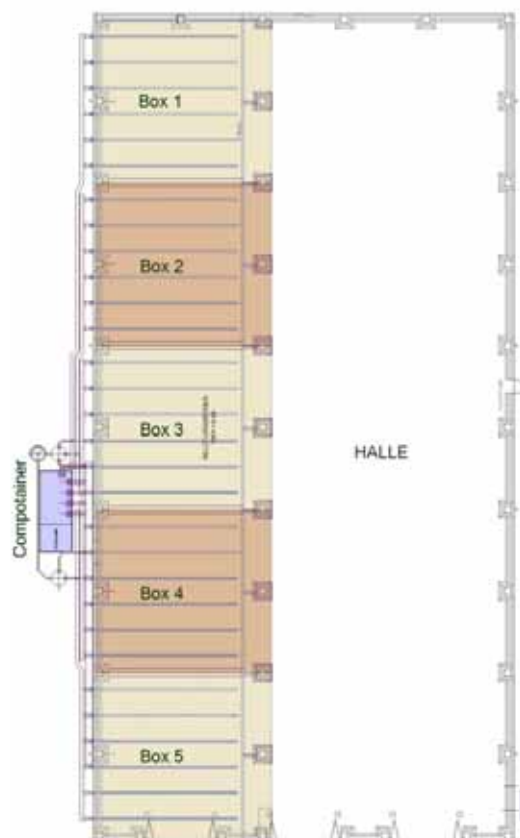

EVA Erbenschwang

Reconstruction, customized solution with enclosed boxes

Operator: Erbenschwanger Verwertungs- und Abfallentsorgungs GesmbH

Location: Erbenschwang, Germany

Feedstock: MSW

Capacity: 11,500 t/a

Operational since: Nov. 01 / 2009

Supply: Design of the plant
Supply of the aeration and ICA system